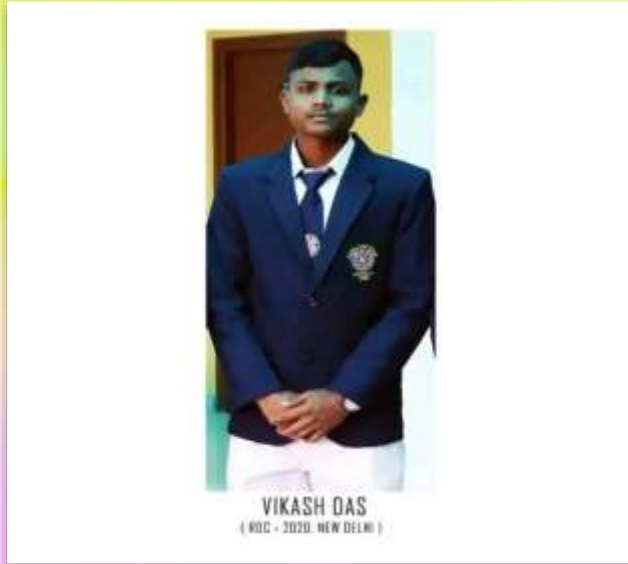

National Integration Camp

Bhuvneshwar

NIC Camp at Bhubaneswar 29th october to 04th november 2018,
Four candidates of NSS were selected. 1. Amit Thakur 2. Pinaki
Rajan Panda 3. Neha Kumari 4. Yasmin Perween

National Integration Camp

Banaras

NSS volunteer **Shyama Sarkar** and **Anne Pushpa Prasana** of karim city college, Sakchi campus selected for National Integration Camp organized at Banaras Hindu University, Banaras from 17th to 24th January 2019 . These 2 students will also attend the NRI day programme to be held on 21st Jan,19 in which our Honorable President & Prime Minister Mr. Narendra Modi will be the chief guest the C.M of U.P Mr. Yogi will also be present over there.

National Integration Camp

Ranchi

NSS volunteer **Vikas Das** and **Raj Laxmi** of karim city college, Sakchi campus selected for National Integration Camp organized at Hatiya, Ranchi from may 06 December to 12 December 2018.